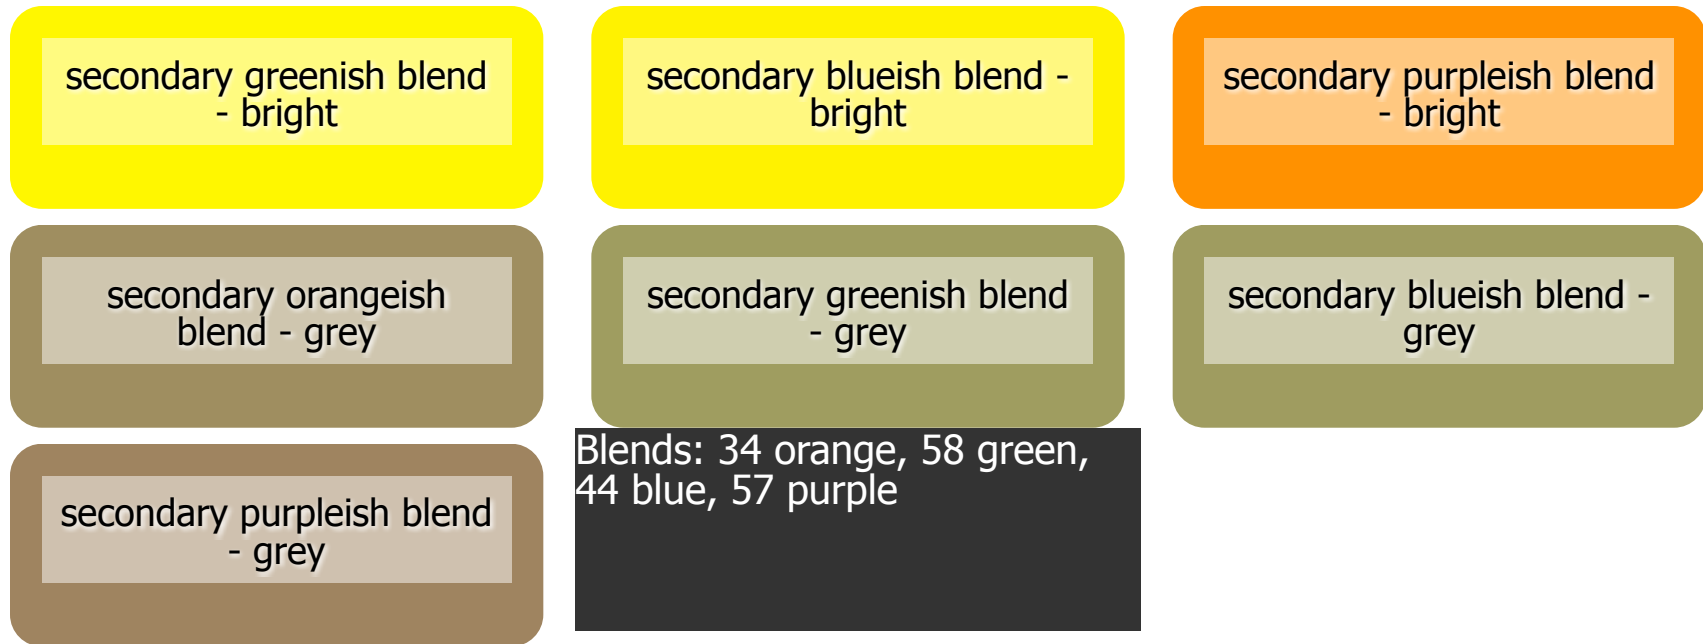

Benjamin-Newton Swatches (Color Blends)

Benjamin-Newton Base Colors - Bright

Benjamin-Newton Mix Colors - Bright

Benjamin-Newton Creative Works: 334, 160

Blends: 320 orange, 353 green, 346 blue, 317 purple

Blends: 180 orange, 146 green,
144 blue, 171 purple

creative-colors

- base-hue-color: 334
- alt-base-hue-color: 160
- purple-hue-color: 320
- alt-purple-hue-color: 180
- green-hue-color: 353
- alt-green-hue-color: 146
- orange-hue-color: 346
- alt-orange-hue-color: 144
- blue-hue-color: 317
- alt-blue-hue-color: 171

Benjamin-Newton Oregon: 70, 295

Blends: 60 orange, 75 green,
60 blue, 84 purple

Blends: 290 orange, 307 green,
314 blue, 278 purple

oregon-colors

- base-hue-color: 70
- alt-base-hue-color: 295
- purple-hue-color: 60
- alt-purple-hue-color: 290
- green-hue-color: 75
- alt-green-hue-color: 307
- orange-hue-color: 60
- alt-orange-hue-color: 314
- blue-hue-color: 84
- alt-blue-hue-color: 278

Benjamin-Newton Overview: 273, 48

Blends: 272 orange, 275 green, 292 blue, 260 purple

overview-colors

- base-hue-color: 273
- alt-base-hue-color: 48
- purple-hue-color: 272
- alt-purple-hue-color: 34
- green-hue-color: 275
- alt-green-hue-color: 58
- orange-hue-color: 292
- alt-orange-hue-color: 44
- blue-hue-color: 260
- alt-blue-hue-color: 57